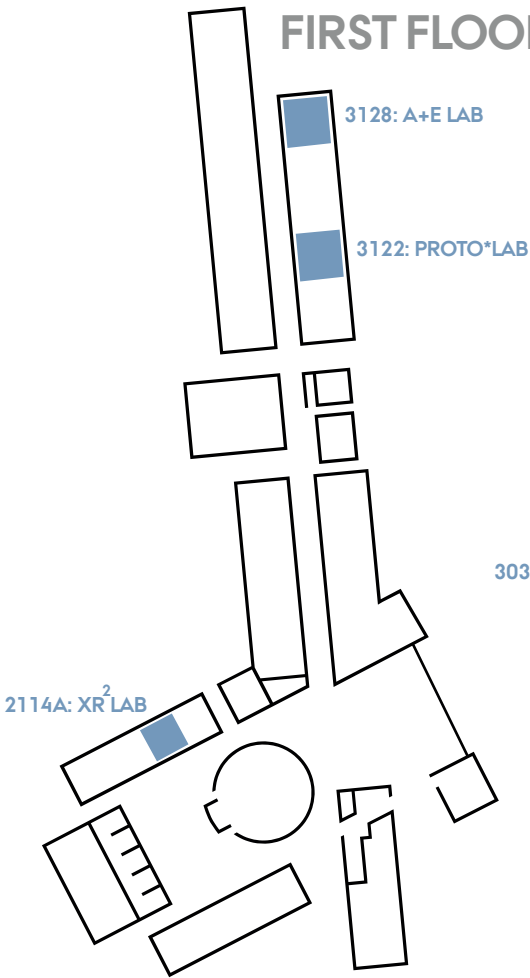

ENGTECH LABS AT AU BTECH

FIRST FLOOR

GROUND FLOOR

	LAB NAME	ROOM NUMBER
1	Analytical + Experimental Lab	3128
2	Concept Development Lab	3031
3	DIGI Lab	3044
4	Drone Lab	209 INNOVATORIUM
5	MBIT Lab	209 INNOVATORIUM
6	SENSEMI Lab	209 INNOVATORIUM
7	Production Lab	3046
8	PROTO* Lab	3122
9	XR ² Lab	2114A

209: SENSEMI LAB

209: MBIT LAB

209: DRONE LAB

INNOVATORIUM SECOND FLOOR