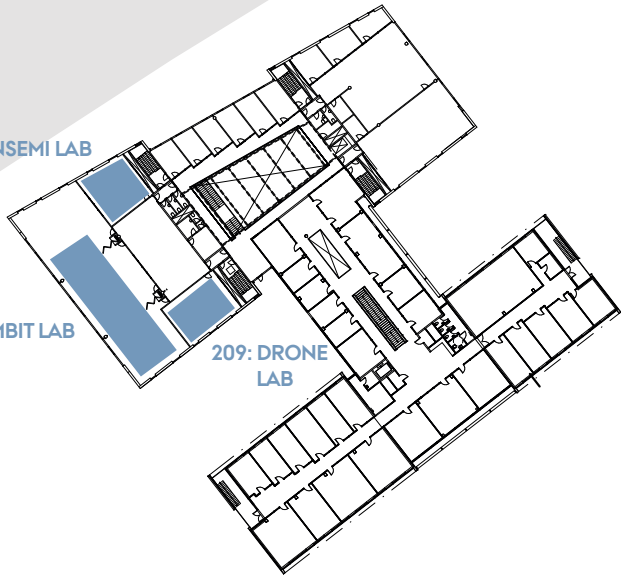

ENGTECH LABS AT AU BTECH

FIRST FLOOR

GROUND FLOOR

	LAB NAME	ROOM NUMBER
1	Analytical + Experimental Lab	3128
2	Concept Development Lab	3031
3	DIGI Lab	3044
4	Drone Lab	209 INNOVATORIUM
5	MBIT Lab	209 INNOVATORIUM
6	SENSEMI Lab	209 INNOVATORIUM
7	Production Lab	3046
8	PROTO* Lab	3122
9	XR ² Lab	2114A

209: SENSEMI LAB

209: MBIT LAB

209: DRONE LAB

INNOVATORIUM SECOND FLOOR