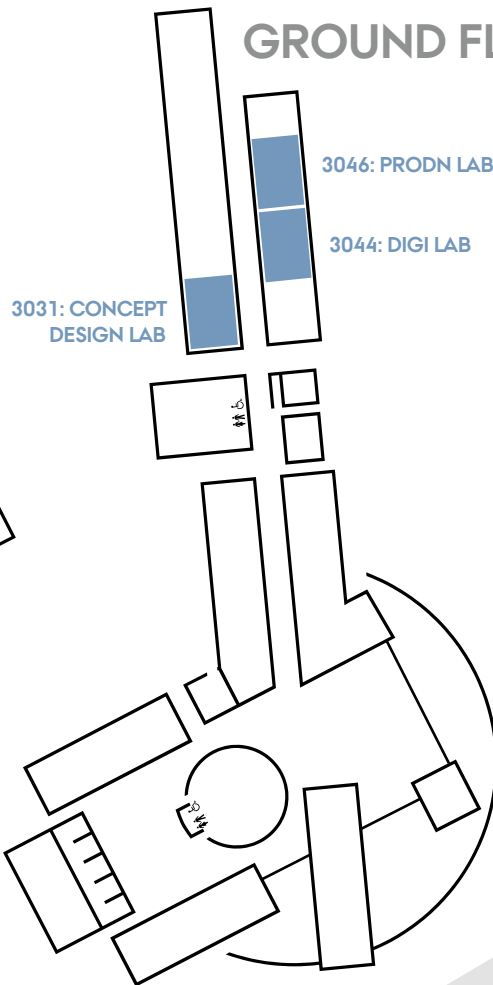

ENGTECH LABS AT AU BTECH

FIRST FLOOR

GROUND FLOOR

	LAB NAME	ROOM NUMBER
1	Analytical + Experimental Lab	3128
2	Concept Development Lab	3031
3	DIGI Lab	3044
4	Drone Lab	209 INNOVATORIUM
5	MBIT Lab	209 INNOVATORIUM
6	SENSEMI Lab	209 INNOVATORIUM
7	Production Lab	3046
8	PROTO* Lab	3122
9	XR ² Lab	2114A

209: SENSEMI LAB

209: MBIT LAB

209: DRONE LAB

INNOVATORIUM SECOND FLOOR